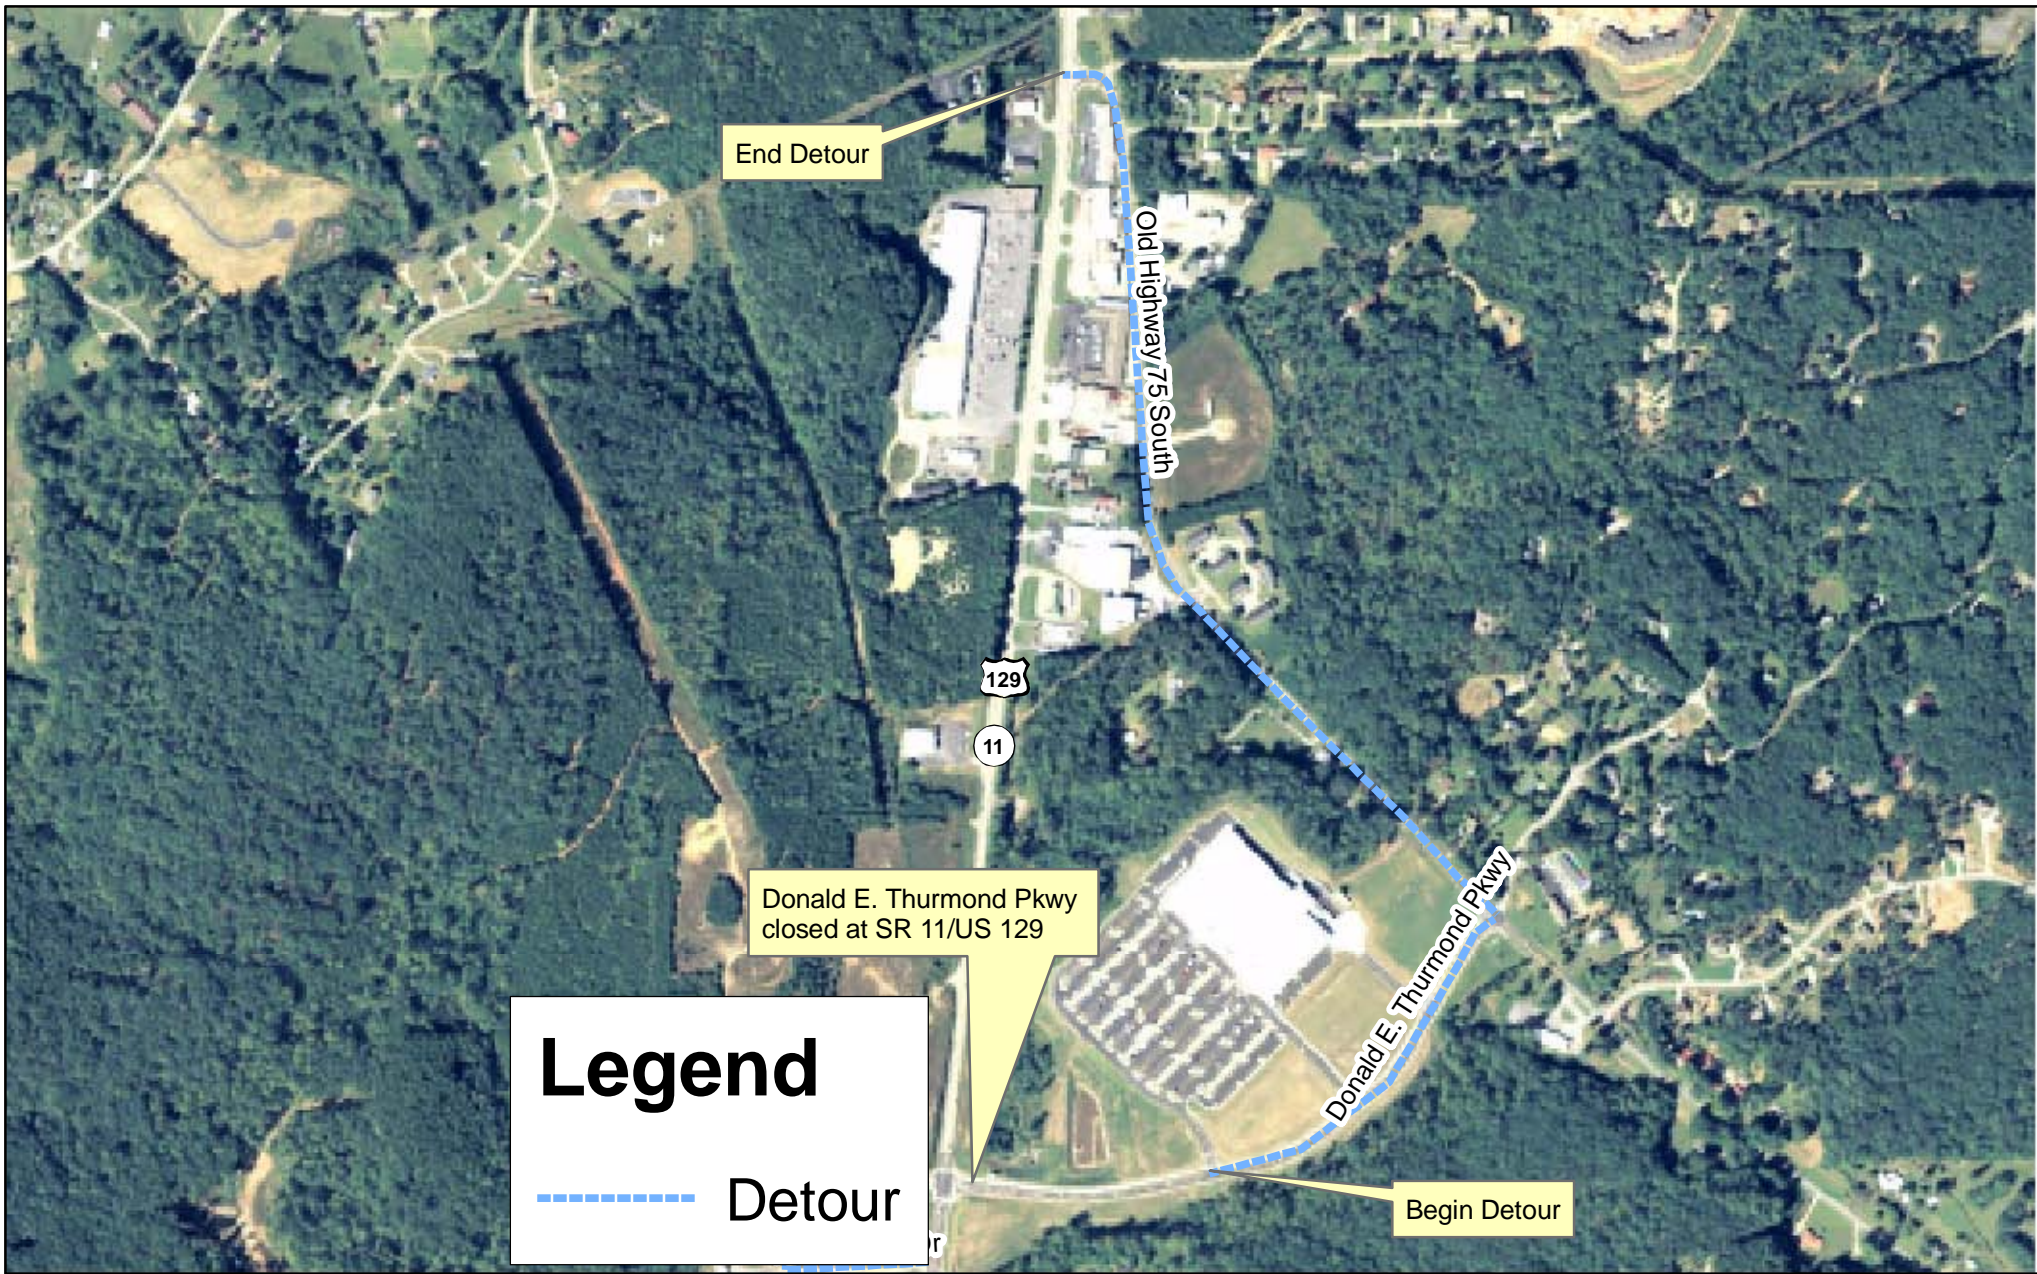

Legend

----- Detour

Tesnatee Gap Valley Rd
closed at SR 115

Begin Detour

End Detour

Detour Route - Tesnatee Gap Valley Road
 West Cleveland Bypass From South of Hope Drive to North of SR 115
 NH000-0002-07(023), P.I. No.: 162390
 White County, Georgia

1:20,000

Legend

----- Detour

Detour Route - Hope Drive
 West Cleveland Bypass From South of Hope Drive to North of SR 115
 NH000-0002-07(023), P.I. No.: 162390
 White County, Georgia

0 400 800 1,600 2,400 3,200 1:8,000
 Feet

U.S. Geological Survey - DOQQ Cleveland NE Quarter Quad - 1999

Legend

----- Detour

Detour Route - Donald E. Thurmond Pkwy
 West Cleveland Bypass From South of Hope Drive to North of SR 115
 NH000-0002-07(023), P.I. No.: 162390
 White County, Georgia